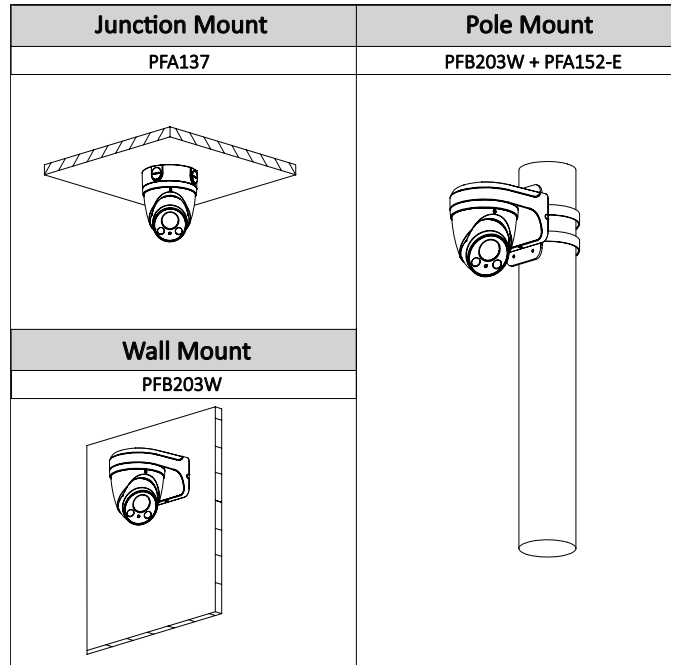

Construction

|              |                           |
|--------------|---------------------------|
| Casing       | Metal                     |
| Dimensions   | Φ122mm×104mm( 4.8"×4.09") |
| Net Weight   | 0.6Kg (1.32lb)            |
| Gross Weight | 0.76Kg (1.67lb)           |

Ordering Information

| Type                   | Part Number         | Description                              |
|------------------------|---------------------|--|
| 8MP camera             | DH-IPC-HDW5831RP-ZE | 8MP IR Eyeball Network Camera, WDR, PAL  |
|                        | DH-IPC-HDW5831RN-ZE | 8MP IR Eyeball Network Camera, WDR, NTSC |
|                        | IPC-HDW5831RP-ZE    | 8MP IR Eyeball Network Camera, WDR, PAL  |
|                        | IPC-HDW5831RN-ZE    | 8MP IR Eyeball Network Camera, WDR, NTSC |
| Accessories (optional) | PFB203W             | Wall mount                               |
|                        | PFA137              | Junction box                             |
|                        | PFA152-E            | Pole Mount                               |
|                        | LR1002              | ePoE Over Coax Converter                 |

Accessories

Optional:

Dimensions (mm/inch)